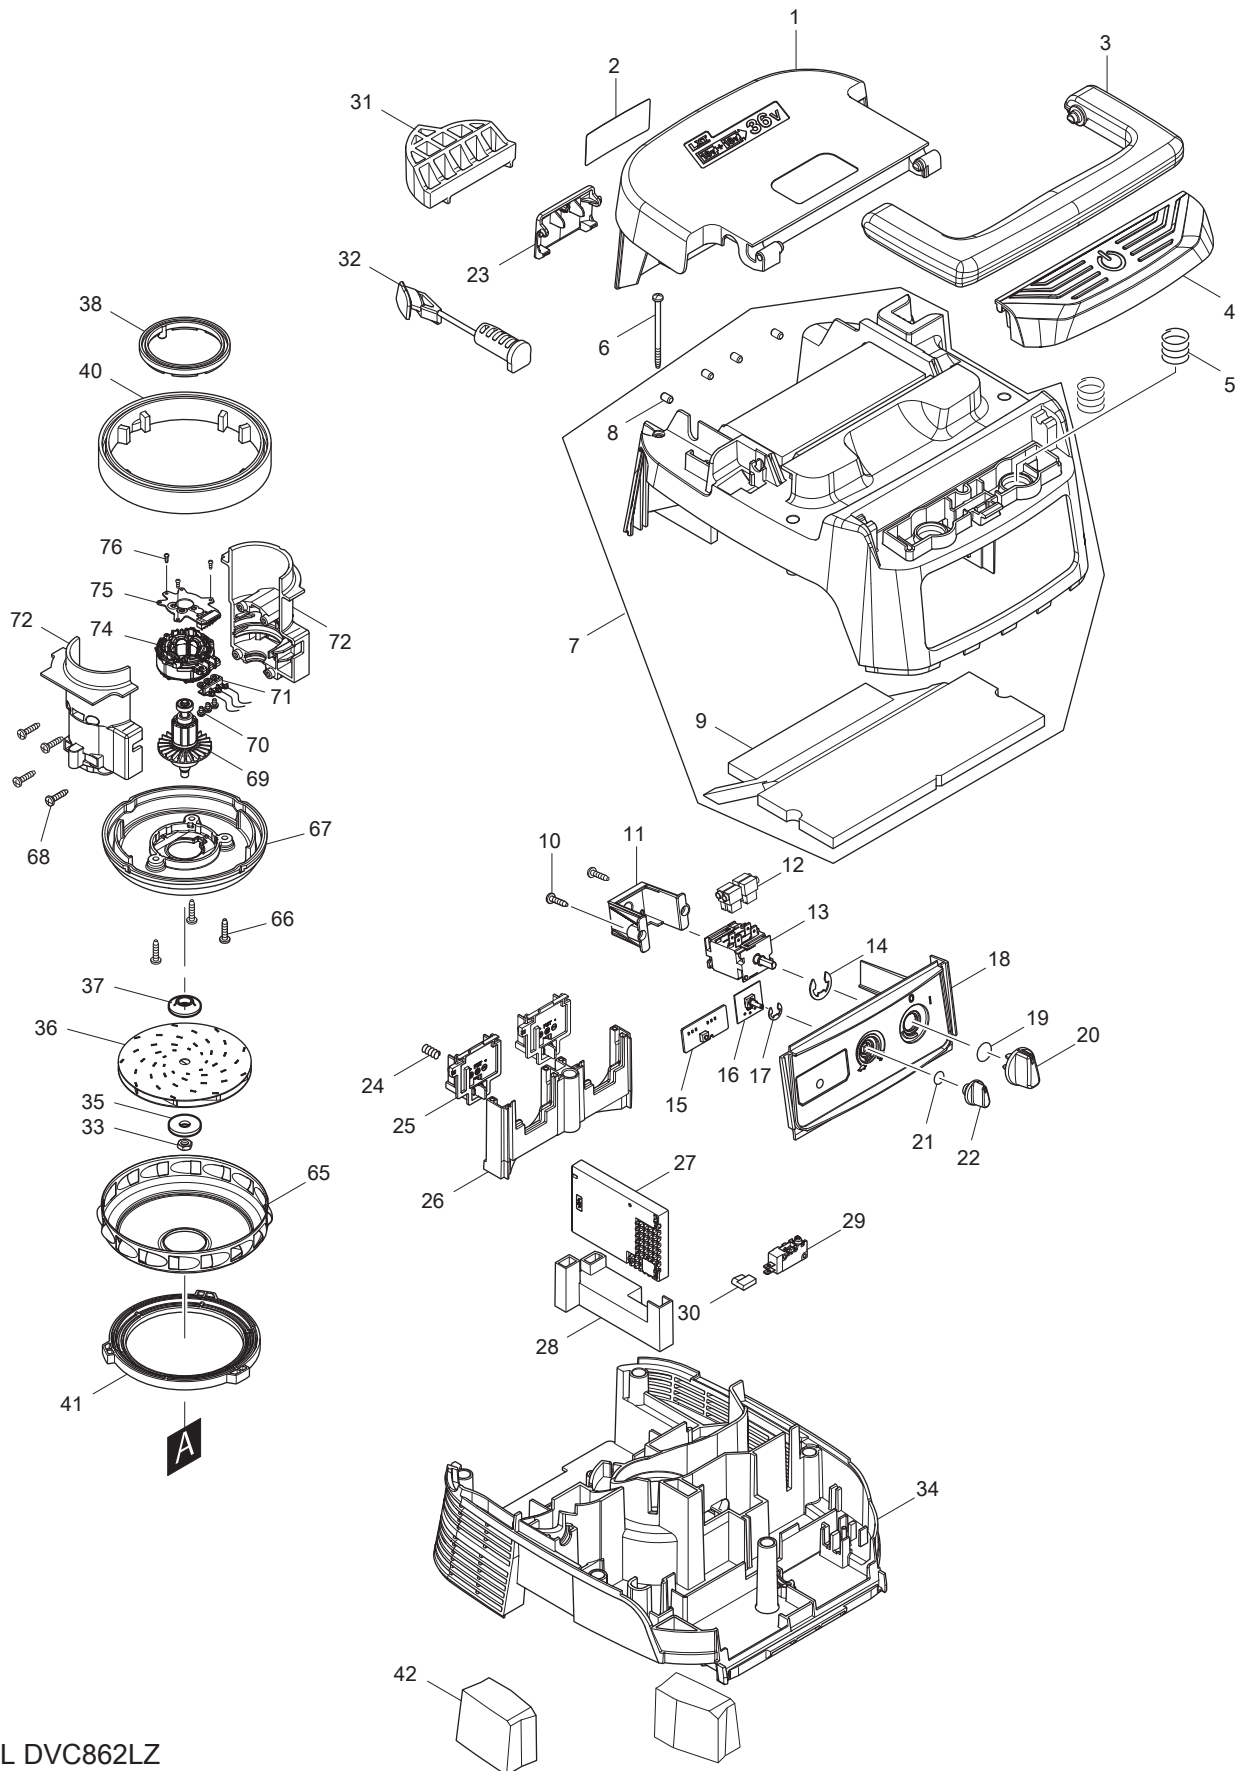

04 - 2017
DVC862LZ
18Vx2 (36V) LXT Vacuum Cleaner Wet/Dry